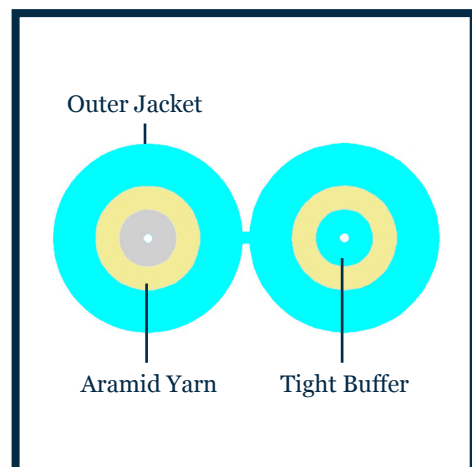

Duplex Cable, Plenum

Features and Benefits

- 2mm OD tight buffered fiber
- Available in custom colors

Description

This Cable is composed of a tight buffered optical fiber, aramid yarn, and a PVC outer jacket. All component materials meet the EU RoHS and REACH Directive standards.

This Duplex Cable is available in 12 TIA standard colors or special order colors. UL Listed OFNP cables are available, and unrated cables may be supplied to accommodate special needs. Standard surface print denotes construction, NEC rating, and fiber type, and includes footage markers. Custom print may also be accommodated.

Application
Plenum

Flame Rating
NFPA 262

Purchase at

LANshack

Sales@LANshack.com | 888-568-1230