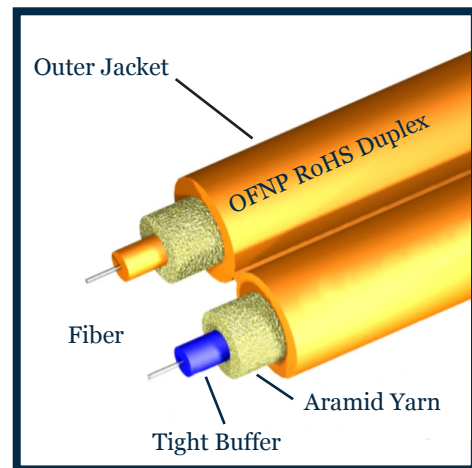

Duplex Cable, Plenum

Features and Benefits

- 2mm OD tight buffered fiber
- Available in custom colors

Description

This Cable is composed of a tight buffered optical fiber, aramid yarn, and a PVC outer jacket. All component materials meet the EU RoHS and REACH Directive standards.

This Duplex Cable is available in 12 TIA standard colors or special order colors. UL Listed OFNP cables are available, and unrated cables may be supplied to accommodate special needs. Standard surface print denotes construction, NEC rating, and fiber type, and includes footage markers. Custom print may also be accommodated.

Application
Plenum

Flame Rating
NFPA 262

Purchase at

LANshack

Sales@LANshack.com | 888-568-1230