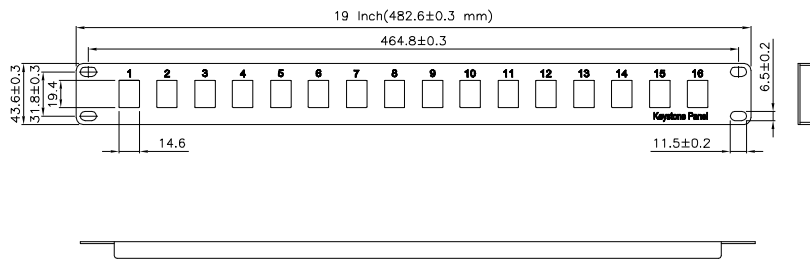

NOTE: ALL MATERIAL COMPLIANT ROHS STANDARD

REVISION INFORMATION			
Rev.	Rev. Date	Modified By	Brief Description

SCALE 1/4

Specification :

Material :  
 1. Panel : SPCC, 1.5 mm thickness with Black color painted.

 Purchase @ [LANshack.com](http://LANshack.com)    Contact Sales at 888-568-1230  
 or  
 Email us at [Sales@LANshack.com](mailto:Sales@LANshack.com)

DRAWN BY	DATE: 2012/08/25	DESCRIPTION: 1U 19" 16port Blank Panel for Keystone Jack
CHECKED BY	SHEET 1 of 1	ITEM NO. 102221
APPROVED BY	SCALE 1:3	REV. 00    UNIT: mm 

NO.	PART NAME	SPECIFICATION DESCRIPTION	QTY	UNIT
③				
②				
①				