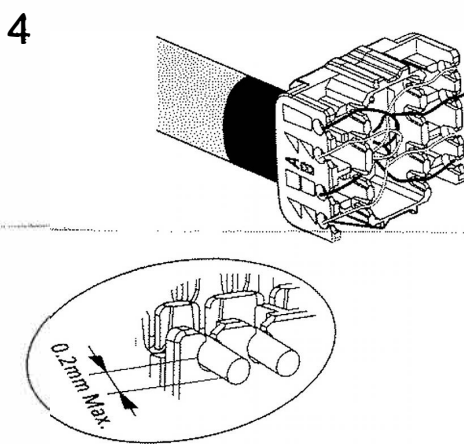

# Keystone Jack User Guide

CAT8-KSJ-S

Legend

W White  
G Green  
O Orange  
BL Blue  
BR Brown

	Solid	Stranded	Cable (O.D.)
C6a	23~26AWG	23~26AWG	5.5~9.0mm
C8	22~24AWG	22~24AWG	5.5~9.0mm

Optional ETC(Easy Tool to Crimp) Tool