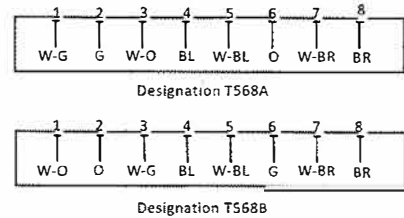

# Keystone Jack User Guide

CAT8-KSJ-S

Legend

W White  
G Green  
O Orange  
BL Blue  
BR Brown

	Solid	Stranded	Cable (O.D.)
C6a	23~26AWG	23~26AWG	5.5~9.0mm
C8	22~24AWG	22~24AWG	5.5~9.0mm

Optional ETC(Easy Tool to Crimp) Tool