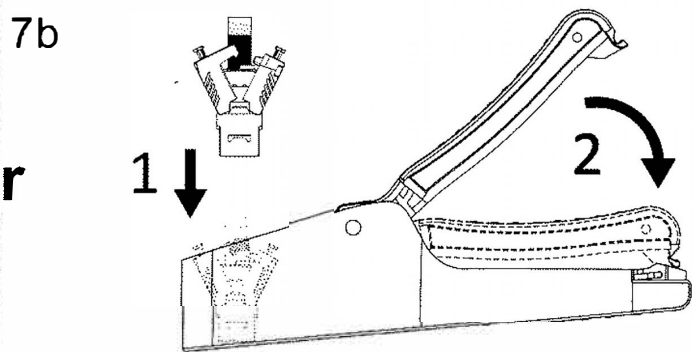

# Keystone Jack User Guide

CAT8-KSJ-S

Legend

W White  
G Green  
O Orange  
BL Blue  
BR Brown

	Solid	Stranded	Cable (O.D.)
C6a	23~26AWG	23~26AWG	5.5~9.0mm
C8	22~24AWG	22~24AWG	5.5~9.0mm

Optional ETC(Easy Tool to Crimp) Tool