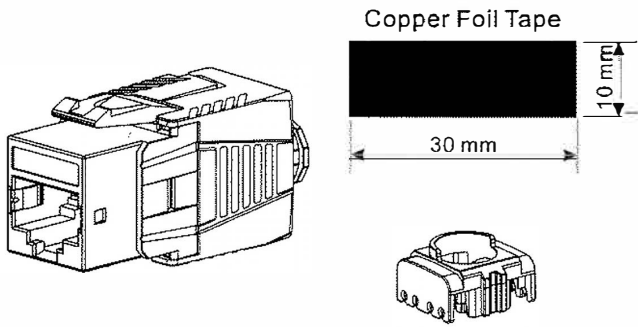

# Keystone Jack User Guide

CAT8-KSJ-S

Legend

W White  
G Green  
O Orange  
BL Blue  
BR Brown

	Solid	Stranded	Cable (O.D.)
C6a	23~26AWG	23~26AWG	5.5~9.0mm
C8	22~24AWG	22~24AWG	5.5~9.0mm

Optional ETC(Easy Tool to Crimp) Tool