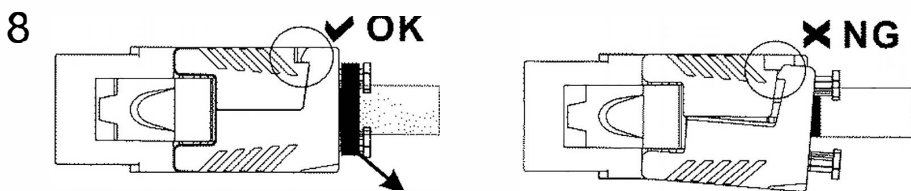

# Keystone Jack User Guide

CAT8-KSJ-S

Legend

W White  
G Green  
O Orange  
BL Blue  
BR Brown

	Solid	Stranded	Cable (O.D.)
C6a	23~26AWG	23~26AWG	5.5~9.0mm
C8	22~24AWG	22~24AWG	5.5~9.0mm

Optional ETC(Easy Tool to Crimp) Tool