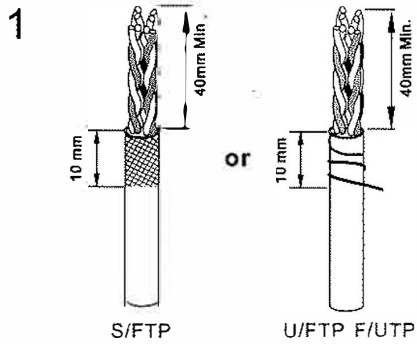

# Keystone Jack User Guide

CAT8-KSJ-S

Legend

W White  
G Green  
O Orange  
BL Blue  
BR Brown

	Solid	Stranded	Cable (O.D.)
C6a	23~26AWG	23~26AWG	5.5~9.0mm
C8	22~24AWG	22~24AWG	5.5~9.0mm

Optional ETC(Easy Tool to Crimp) Tool