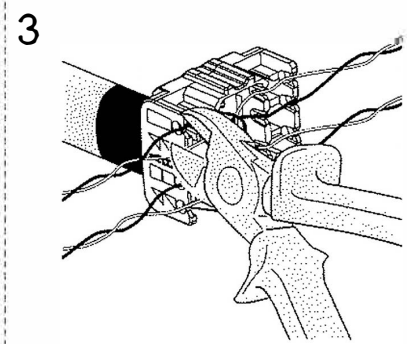

# Keystone Jack User Guide

CAT8-KSJ-S

Legend

W White  
G Green  
O Orange  
BL Blue  
BR Brown

	Solid	Stranded	Cable (O.D.)
C6a	23~26AWG	23~26AWG	5.5~9.0mm
C8	22~24AWG	22~24AWG	5.5~9.0mm

Optional ETC(Easy Tool to Crimp) Tool