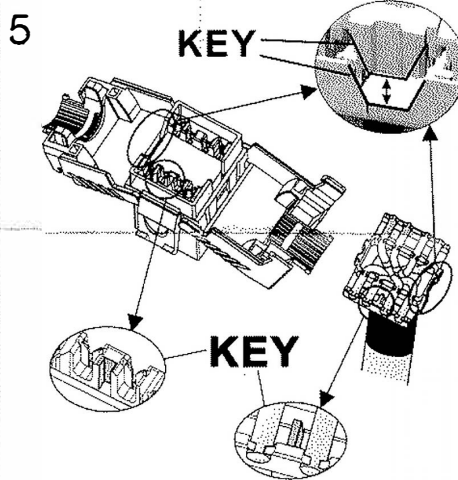

# Keystone Jack User Guide

CAT8-KSJ-S

Legend

W White  
G Green  
O Orange  
BL Blue  
BR Brown

	Solid	Stranded	Cable (O.D.)
C6a	23~26AWG	23~26AWG	5.5~9.0mm
C8	22~24AWG	22~24AWG	5.5~9.0mm

Optional ETC(Easy Tool to Crimp) Tool