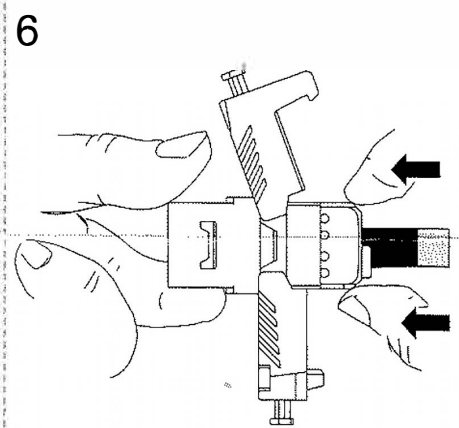

# Keystone Jack User Guide

CAT8-KSJ-S

Legend

W White  
G Green  
O Orange  
BL Blue  
BR Brown

	Solid	Stranded	Cable (O.D.)
C6a	23~26AWG	23~26AWG	5.5~9.0mm
C8	22~24AWG	22~24AWG	5.5~9.0mm

Optional ETC(Easy Tool to Crimp) Tool