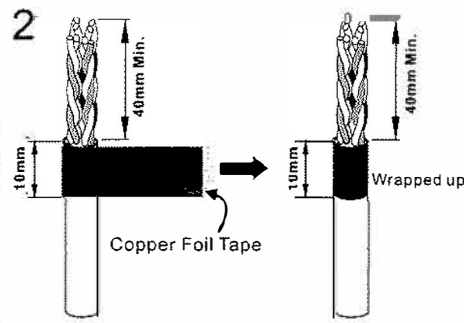

# Keystone Jack User Guide

CAT8-KSJ-S

Legend

W White  
G Green  
O Orange  
BL Blue  
BR Brown

	Solid	Stranded	Cable (O.D.)
C6a	23~26AWG	23~26AWG	5.5~9.0mm
C8	22~24AWG	22~24AWG	5.5~9.0mm

Optional ETC(Easy Tool to Crimp) Tool