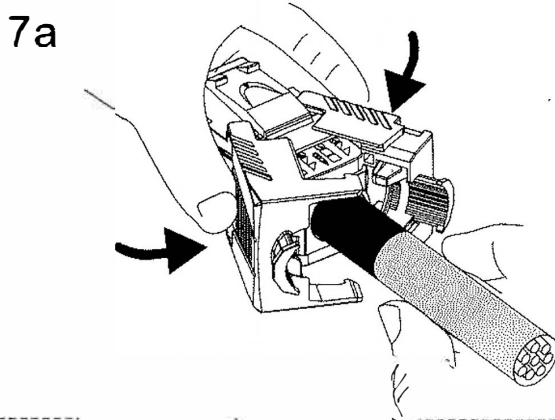

# Keystone Jack User Guide

CAT8-KSJ-S

Legend

W White  
G Green  
O Orange  
BL Blue  
BR Brown

	Solid	Stranded	Cable (O.D.)
C6a	23~26AWG	23~26AWG	5.5~9.0mm
C8	22~24AWG	22~24AWG	5.5~9.0mm

Optional ETC(Easy Tool to Crimp) Tool