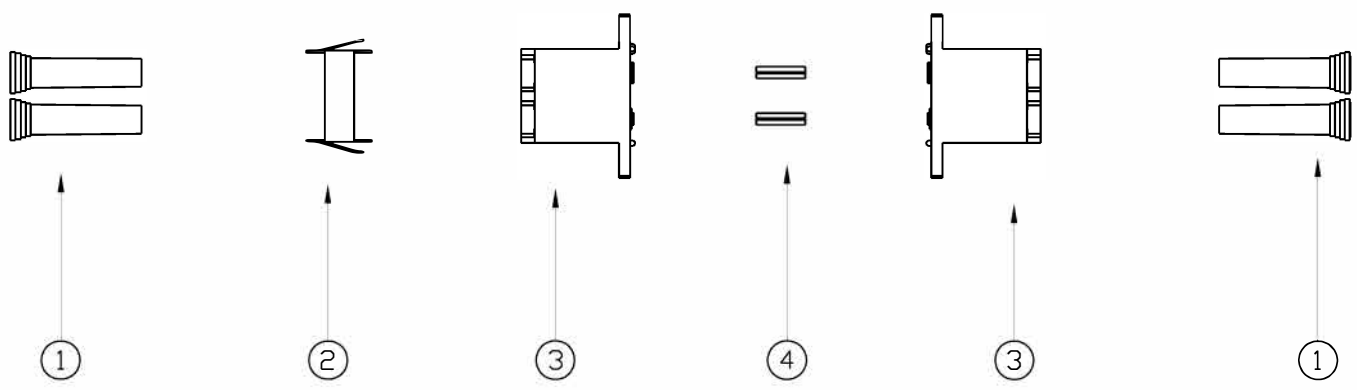

NOTE: ALL MATERIAL COMPLIANT ROHS STANDARD

REVISION INFORMATION			
Rev.	Rev. Date	Modified By	Brief Description

PART	MAT NO.	PAPT NAME	MAT.
1	FBK-ADAPTER-LC-010	LC-DUST CAP	PP
2	FBK-ADAPTER-001	SHRAPNEL	SUS304
3	FBK-ADAPTER-LC-004	OUTER HOUSER LC 2	PC
4	FBK-ADAPTER-LC-007	SLEEVES_LC	CERAMIC

Parameter	LC-LC			
	SM	MM	APC	OM3
Insertion Loss (db)	≤0.25	≤0.25	≤0.25	≤0.25
Mechanical Durability	>500			
Sleeve	ZrO2			
Operation wavelength	1310nm~1550nm~850nm			
Operating Temperature(°C)	-40~+75			
Storage Temperature (°C)	-40~+85			

Item	Color
102885	Beige
102887	Aqua

 Purchase @ **LANshack.com** Contact Sales at 888-568-1230
 or
 Email us at Sales@LANshack.com

③				
②				
①				
NO.	PART NAME	SPECIFICATION DESCRIPTION	QTY	UNIT

DRAWN BY	DATE: 2015/5/15	DESCRIPTION: LC Duplex Adapter
CHECKED BY	SHEET 1 of 1	ITEM NO. 102887
APPROVED BY	SCALE 1:1	REV. 00
		UNIT: mm