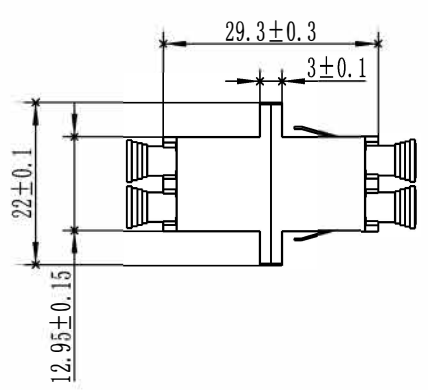

NOTE: ALL MATERIAL COMPLIANT ROHS STANDARD

REVISION INFORMATION			
Rev.	Rev. Date	Modified By	Brief Description

PART	MAT NO.	PAPT NAME	MAT.
1	FBK-ADAPTER-LC-010	LC-DUST CAP	PP
2	FBK-ADAPTER-001	SHRAPNEL	SUS304
3	FBK-ADAPTER-LC-004	OUTER HOUSER LC 2	PC
4	FBK-ADAPTER-LC-007	SLEEVES_LC	CERAMIC

Parameter	LC-LC			
	SM	MM	APC	OM3
Insertion Loss (db)	≤0.25	≤0.25	≤0.25	≤0.25
Mechanical Durability	>500			
Sleeve	ZrO2			
Operation wavelength	1310nm~1550nm~850nm			
Operating Temperature(°C)	-40~+75			
Storage Temperature (°C)	-40~+85			

Item	Color
102885	Beige
102887	Aqua

 Purchase @ **LANshack.com** Contact Sales at 888-568-1230
 or
 Email us at Sales@LANshack.com

③				
②				
①				
NO.	PART NAME	SPECIFICATION DESCRIPTION	QTY	UNIT

DRAWN BY	DATE: 2015/5/15	DESCRIPTION: LC Duplex Adapter
CHECKED BY	SHEET 1 of 1	ITEM NO. 102887
APPROVED BY	SCALE 1:1	REV. 00
		UNIT: mm