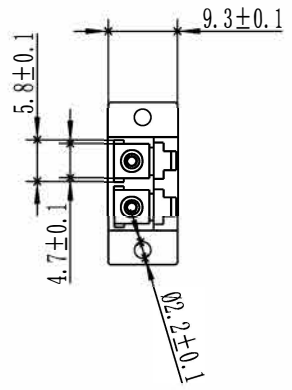

NOTE: ALL MATERIAL COMPLIANT ROHS STANDARD

REVISION INFORMATION			
Rev.	Rev. Date	Modified By	Brief Description

PART	MAT NO.	PAPT NAME	MAT.
1	FBK-ADAPTER-LC-010	LC-DUST CAP	PP
2	FBK-ADAPTER-001	SHRAPNEL	SUS304
3	FBK-ADAPTER-LC-004	OUTER HOUSER LC 2	PC
4	FBK-ADAPTER-LC-007	SLEEVES_LC	CERAMIC

Parameter	LC-LC			
	SM	MM	APC	OM3
Insertion Loss (db)	≤0.25	≤0.25	≤0.25	≤0.25
Mechanical Durability	>500			
Sleeve	ZrO2			
Operation wavelength	1310nm~1550nm~850nm			
Operating Temperature(°C)	-40~+75			
Storage Temperature (°C)	-40~+85			

Item	Color
102885	Beige
102887	Aqua

 Purchase @ **LANshack.com** Contact Sales at 888-568-1230
 or
 Email us at Sales@LANshack.com

③				
②				
①				
NO.	PART NAME	SPECIFICATION DESCRIPTION	QTY	UNIT

DRAWN BY	DATE: 2015/5/15	DESCRIPTION: LC Duplex Adapter
CHECKED BY	SHEET 1 of 1	ITEM NO. 102887
APPROVED BY	SCALE 1:1	REV. 00
		UNIT: mm