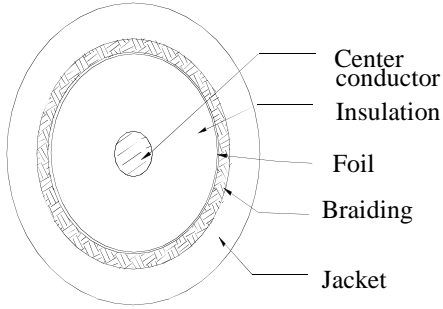

Description

RG-6/U 60% OUTDOOR CATV 75 Ω Coaxial Cable

Applicable Standards

Reference Standard

SCTE IPS-SP-001

UL 1655, UL 13, UL 444, ROHS

Physical Characteristics

Conductor		C.C.S.
AWG		18
Diameter	(inches)	0.04
Insulation		Skin Foamed PE
Nom. Thickness	(inches)	0.070
Insulation Diameter	(inches)	0.180
Braid Shield		Aluminum
Coverage Area	(%)	60
Braid Diameter	(inches)	0.213
Jacket		Polyethylene
Cable Diameter	(inches)	0.2716
Nom. Thickness	(inches)	0.0255
Nominal Weight		30 lbs.

Cable Marking

RG6/U UV RATED OUTDOOR DIRECT BURIAL TYPE 18AWG
XXXXXX CATV SWEPT TO 3.0GHZ C(ETL)US ****FT

Electrical Performance

Frequency (MHz)	Attenuation (dB/100m)	Frequency (MHz)	Attenuation (dB/100m)
5	2.66	550	16.70
55	5.25	600	17.52
211	10.10	750	19.69
250	11.02	870	21.33
270	11.48	1000	22.97
300	12.14	1250	25.00
350	13.15	1450	26.37
400	14.11	2200	31.16
450	15.03	2400	32.83
500	15.88	3000	37.88

Electrical Characteristics

Temperature Rating	(°C)	-40 to 60
Impedence	(± 3.0 Ohms)	75
Capacitance	(pF/ft)	15.5
Conductor DCR@20° C	(ohms/1000ft)	28.6
Velocity of Propagation	(%)	84
ROHS Compliant		Yes