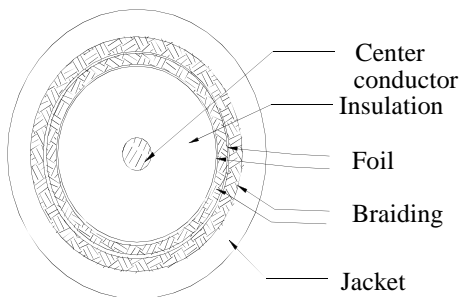

RG6 QUAD OUTDOOR CATV 75 Ω Coaxial Cable

Description

RG-6/U QUAD OUTDOOR CATV 75 Ω Coaxial Cable

Applicable Standards

Reference Standard

SCTE IPS-SP-001

UL 1655, UL 13, UL 444, ROHS

Physical Characteristics

Conductor C.C.S.

AWG 18

Diameter (inches) 0.04

Insulation Skin Foamed PE

Nom. Thickness (inches) 0.070

Insulation Diameter (inches) 0.180

First Braid Shield Aluminum

Coverage Area (%) 60

Second Braid Shield Aluminum

Coverage Area (%) 40

Jacket Polyethylene

Cable Diameter (inches) 0.2874

Nom. Thickness (inches) 0.0255

Nominal Weight 24 lbs.

Cable Marking

RG6/U QUAD SHIELD 18AWG UV RATED OUTDOOR DIRECT
BURIAL TYPE XXXXXX CATV SWEPT TO 3.0GHZ C(ETL)US ****FT