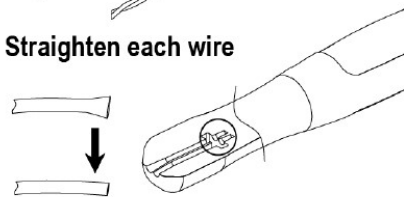

QuickTreX Easy Ethernet Cable Conductor Separator & Straightener

Part # QT-ECC-SS

Length: 2.57" (65.2 mm)

Weight: 6g

Material: PC (Translucent Blue)

Functions:

1. Separate Ethernet Conductors
2. Straighten Ethernet Conductors

Directions:

Separate each pair

Straighten each wire

Insert easily

Made in Taiwan

TAA Compliant