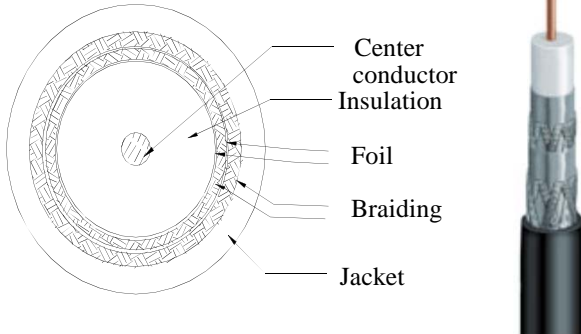

RG6 QUAD OUTDOOR CATV 75 Ω Coaxial Cable

Electrical Performance			
Frequency (MHz)	Attenuation (dB/100m)	Frequency (MHz)	Attenuation (dB/100m)
1	0.89	1000	21.61
10	2.66	1200	23.67
50	4.79	1450	26.03
100	6.72	1800	28.98
200	9.28	2200	32.03
400	13.28	2400	32.83
700	18.36	3000	37.88
900	20.43		

Description

RG-6/U QUAD OUTDOOR CATV 75 Ω Coaxial Cable

Applicable Standards

Reference Standard

SCTE IPS-SP-001

UL 1655, UL 13, UL 444, ROHS

Physical Characteristics

Conductor		C.C.S.
AWG		18
Diameter	(inches)	0.04
Insulation		Skin Foamed PE
Nom. Thickness	(inches)	0.070
Insulation Diameter	(inches)	0.180
First Braid Shield		Aluminum
Coverage Area	(%)	60
Second Braid Shield		Aluminum
Coverage Area	(%)	40
Jacket		Polyethylene
Cable Diameter	(inches)	0.2874
Nom. Thickness	(inches)	0.0255
Nominal Weight		24 lbs.

Cable Marking

RG6/U QUAD SHIELD 18AWG UV RATED OUTDOOR DIRECT BURIAL TYPE XXXXXX CATV SWEPT TO 3.0GHZ C(ETL)US ****FT

Electrical Characteristics

Temperature Rating	(°C)	-20 to 60
Impedence	(± 3.0 Ohms)	75
Capacitance	(pF/ft)	15.5
Conductor DCR@20° C	(ohms/1000ft)	28.6
Velocity of Propagation	(%)	84
ROHS Compliant		Yes

Part Numbers

Part Number	Color	Put-up
	Black	1,000' Reel