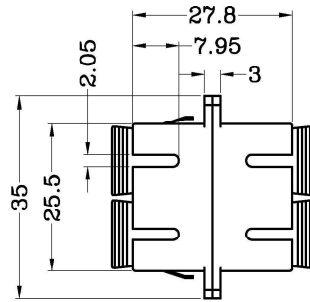

NOTE: ALL MATERIAL COMPLIANT ROHS STANDARD

REVISION INFORMATION			
Rev.	Rev. Date	Modified By	Brief Description

PART	MAT NO.	PAPT NAME	MAT.
1	FBK-ADAPTER-SC-014	DUST CAP	PP
2	FBK-ADAPTER-002	SHRAPNEL Double	SUS304
3	FBK-ADAPTER-SC-003	OUTER HOUSER Double	PC
4	FBK-ADAPTER-SC-005	CORE	PET+GF
5	FBK-ADAPTER-SC-013	SLEEVES	CERAMIC

Parameter	SC-SC			
	SM	MM	APC	OM3
Insertion Loss(db)	≤0.25	≤0.25	≤0.25	≤0.25
Mechanical Durability	>500			
Sleeve	ZrO2			
Operation wavelength	1310nm~1550nm~850nm			
Operating Temperature(°C)	-40~+75			
Storage Temperature (°C)	-40~+85			

Item	Color
102888	Beige
102890	Green

NO.	PART NAME	SPECIFICATION DESCRIPTION	QTY	UNIT
③				
②				
①				

Purchase @ **Contact Sales 888-568-1230**
Email Sales@LANshack.com

DRAWN BY	DATE: 2014/09/17	DESCRIPTION: SC Duplex Adapter
CHECKED BY	SHEET 1 of 1	ITEM NO SC-APC-DC-01
APPROVED BY	SCALE 1:1	REV. 00 UNIT: mm