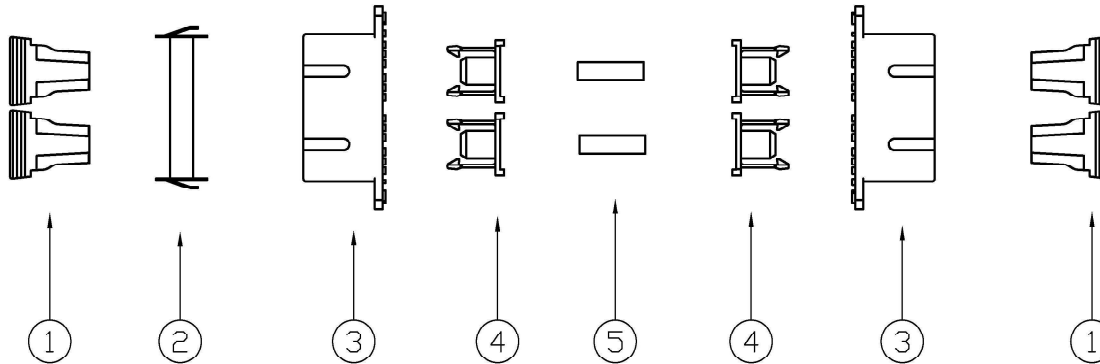

NOTE: ALL MATERIAL COMPLIANT ROHS STANDARD

REVISION INFORMATION			
Rev.	Rev. Date	Modified By	Brief Description

PART	MAT NO.	PAPT NAME	MAT.
1	FBK-ADAPTER-SC-014	DUST CAP	PP
2	FBK-ADAPTER-002	SHRAPNEL Double	SUS304
3	FBK-ADAPTER-SC-003	OUTER HOUSER Double	PC
4	FBK-ADAPTER-SC-005	CORE	PET+GF
5	FBK-ADAPTER-SC-013	SLEEVES	CERAMIC

Parameter	SC-SC			
	SM	MM	APC	OM3
Insertion Loss(db)	≤0.25	≤0.25	≤0.25	≤0.25
Mechanical Durability	>500			
Sleeve	ZrO2			
Operation wavelength	1310nm~1550nm~850nm			
Operating Temperature(°C)	-40~+75			
Storage Temperature (°C)	-40~+85			

Item	Color
102888	Beige
102890	Green

NO.	PART NAME	SPECIFICATION DESCRIPTION	QTY	UNIT
③				
②				
①				

Purchase @ **Contact Sales 888-568-1230**
Email Sales@LANshack.com

DRAWN BY	DATE: 2014/09/17	DESCRIPTION: SC Duplex Adapter
CHECKED BY	SHEET 1 of 1	ITEM NO SC-APC-DC-01
APPROVED BY	SCALE 1:1	REV. 00 UNIT: mm