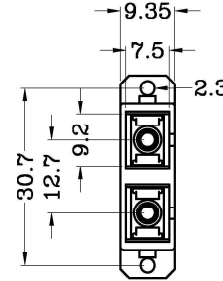

NOTE: ALL MATERIAL COMPLIANT ROHS STANDARD

REVISION INFORMATION			
Rev.	Rev. Date	Modified By	Brief Description

PART	MAT NO.	PAPT NAME	MAT.
1	FBK-ADAPTER-SC-014	DUST CAP	PP
2	FBK-ADAPTER-002	SHRAPNEL Double	SUS304
3	FBK-ADAPTER-SC-003	OUTER HOUSER Double	PC
4	FBK-ADAPTER-SC-005	CORE	PET+GF
5	FBK-ADAPTER-SC-013	SLEEVES	CERAMIC

Parameter	SC-SC			
	SM	MM	APC	OM3
Insertion Loss(db)	≤0.25	≤0.25	≤0.25	≤0.25
Mechanical Durability	>500			
Sleeve	ZrO2			
Operation wavelength	1310nm~1550nm~850nm			
Operating Temperature(°C)	-40~+75			
Storage Temperature (°C)	-40~+85			

Item	Color
102888	Beige
102890	Green

NO.	PART NAME	SPECIFICATION DESCRIPTION	QTY	UNIT
③				
②				
①				

Purchase @ **Contact Sales 888-568-1230**
Email Sales@LANshack.com

DRAWN BY	DATE: 2014/09/17	DESCRIPTION: SC Duplex Adapter
CHECKED BY	SHEET 1 of 1	ITEM NO SC-APC-DC-01
APPROVED BY	SCALE 1:1	REV. 00 UNIT: mm