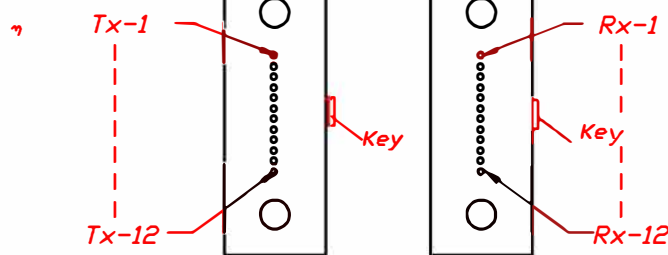

VIEW P1

VIEW P2

OPTICAL CONNECTOR	
FROM P1	TO P2
Tx-1	Rx-1
Tx-2	Rx-2
Tx-3	Rx-3
Tx-4	Rx-4
Tx-5	Rx-5
Tx-6	Rx-6
Tx-7	Rx-7
Tx-8	Rx-8
Tx-9	Rx-9
Tx-10	Rx-10
Tx-11	Rx-11
Tx-12	Rx-12

2. CABLE ASSEMBLY AND ITS COMPONENTS ARE COMPLIANT WITH EU DIRECTIVE 2002/95/EC ON THE RESTRICTION OF THE USE OF HAZARDOUS SUBSTANCES IN ELECTRICAL AND ELECTRONIC EQUIPMENT (RoHS).

			ANGLES ±0.5°		UNITS: mm	VERSION: A	MTP OPTICAL CABLE
			SURFACE TEXTURE $\sqrt{\quad}$		SCALE: 1:1	DATE: 2010/12/1	
			TOLERANCES ARE:		PAGE: 1/1	DRAWING BY: Sunny	
			[.X] =		MATERIAL	CHECK BY:	
REV	DESCRIPTION	DATE	[.XX] =			APPROVE BY: Huangzz	
			[.XXX] =				