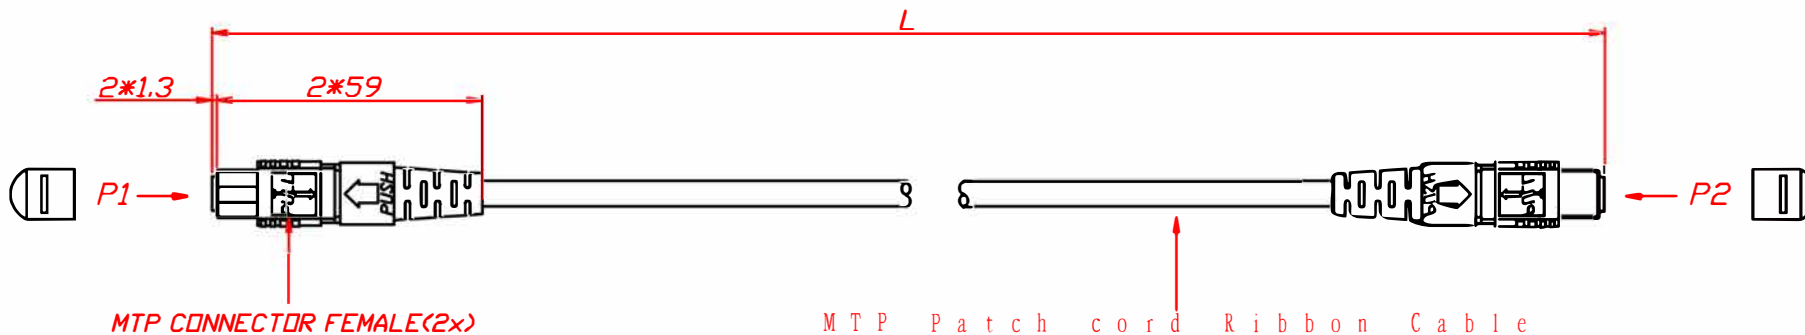

Purchase @ Contact Sales at 888-568-1230
or
Email us at Sales@LANshack.com

Contact Sales at 888-568-1230
or
Email us at Sales@LANshack.com

Fiber-MM50&62.5/125um,OM3 ,SM-G652d
Cable Color-- MM50&62.5/125um-Orange, OM3-Aqua, SM-Yellow
Cable Material-PVC
Multi Housing Color-- MM50&62.5/125um-Beige,OM3-Aque,SM-Green
Single Boot Color-is all black

VIEW P1

VIEW P2