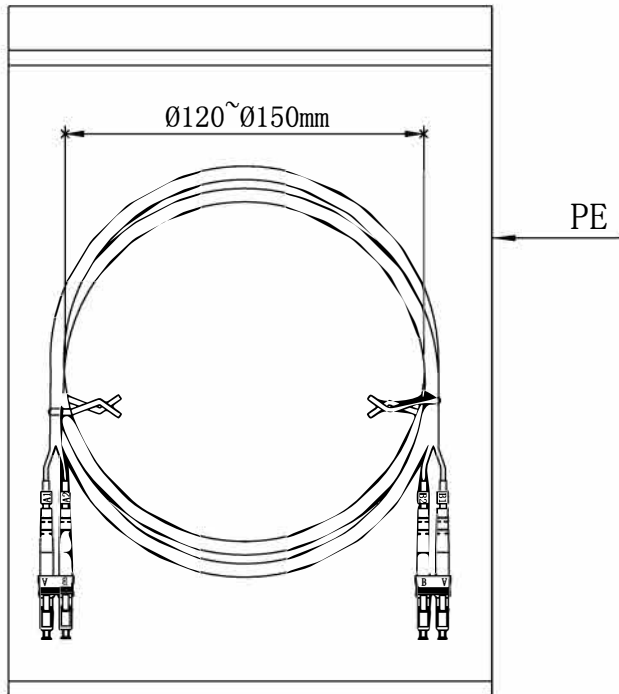

NOTE:ALL MATERIAL COMPLIANT ROHS STANDARD

REVISION INFORMATION

Rev.	Rev. Date	Modified By	Brief Description

Specifications:

Type	DLC/UPC-DLC/UPC
Fiber Mode	OM3
Core Diameter (um)	50/125
Operating Wavelength (nm)	850/1300
Cable Color	Aqua
Cable Diameter (mm)	Ø2.0
Operating Temperature (° C)	-40~+75
Storage Temperature (° C)	-40~+85
Insertion loss (dB)	≤0.2dB
Return loss (dB)	≥35dB

$L \leq 5m, TOLERANCES: 0 \leq \Delta L \leq 5cm$
 $L > 5m, TOLERANCES: 0 \leq \Delta L \leq 1\% * L$

Length
1m
1.5m
2m
3m
4m
5m
6m
7m
8m
9m
10m
12m
15m
20m
25m
30m
35m
40m
50m

Contact Sales at 888-568-1230
 or
 Email us at Sales@LANshack.com

LANshack Stock OM3 Patch Cable

NO.	PART NAME	SPECIFICATION DESCRIPTION	QTY	UNIT
①				
②				
③				

Unless specified on the drawing, tolerances are per the follows:

.x	+1
+0.2	
.xx	+0.05

DRAWN BY	DATE: 2015/05/14	DESCRIPTION: LC-LC-DX OM3 Patchcord
CHECKED BY	SHEET 1of1	ITEM NO.
APPROVED BY	SCALE 1:1	REV. 00
		UNIT:mm