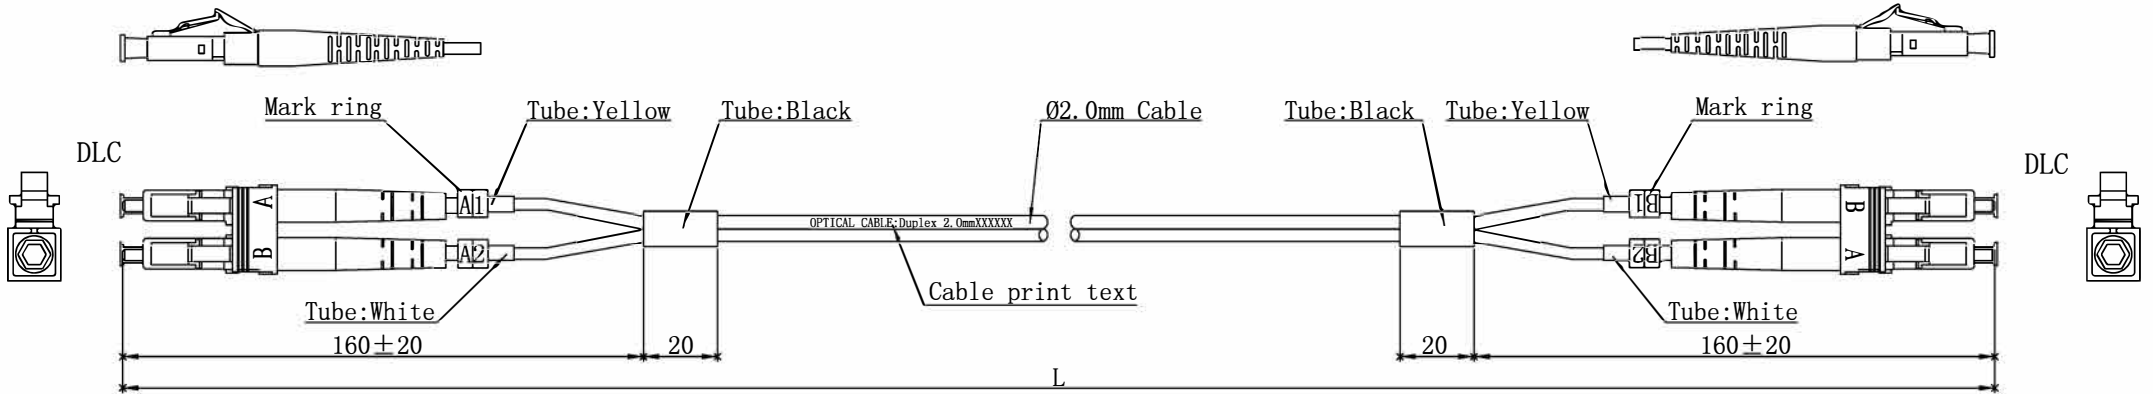

NOTE:ALL MATERIAL COMPLIANT ROHS STANDARD

REVISION INFORMATION

Rev.	Rev. Date	Modified By	Brief Description

Specifications:

Type	DLC/UPC-DLC/UPC
Fiber Mode	OM3
Core Diameter (um)	50/125
Operating Wavelength (nm)	850/1300
Cable Color	Aqua
Cable Diameter (mm)	Ø2.0
Operating Temperature (° C)	-40~+75
Storage Temperature (° C)	-40~+85
Insertion loss (dB)	≤0.2dB
Return loss (dB)	≥35dB

$L \leq 5m, TOLERANCES: 0 \leq \Delta L \leq 5cm$
 $L > 5m, TOLERANCES: 0 \leq \Delta L \leq 1\% * L$

Length
1m
1.5m
2m
3m
4m
5m
6m
7m
8m
9m
10m
12m
15m
20m
25m
30m
35m
40m
50m

Contact Sales at 888-568-1230
 or
 Email us at Sales@LANshack.com

LANshack Stock OM3 Patch Cable

NO.	PART NAME	SPECIFICATION DESCRIPTION	QTY	UNIT
①				
②				
③				

Unless specified on the drawing, tolerances are per the follows:

.x	+1
+0.2	
.xx	+0.05

DRAWN BY	DATE: 2015/05/14	DESCRIPTION: LC-LC-DX OM3 Patchcord
CHECKED BY	SHEET 1of1	ITEM NO.
APPROVED BY	SCALE 1:1	REV. 00
		UNIT:mm