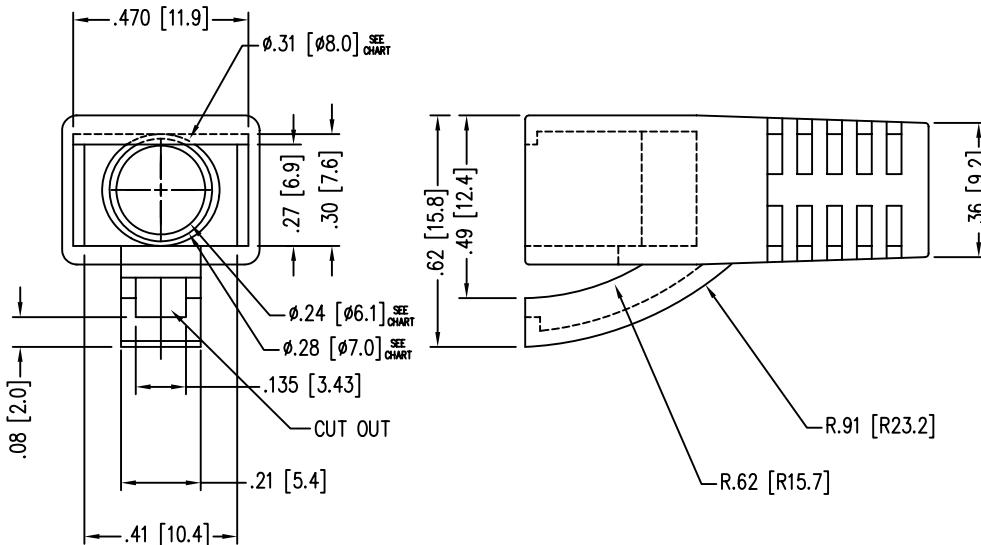

STANDARD PULL OVER STRAIN RELIEF BOOT WITH SPECIAL TAIL

DRAWING SHOWS MULTIPLE CABLE OPENINGS

PT No:	8.0mm	7.0mm	6.0mm
	B0041---GREY	B0045---BLACK	B0050---LT PURPLE
	B0042---BLUE		
	B0043---WHITE		
	B0044---YELLOW		
	B0046---RED		
	B0047---ORANGE		
	B0048---PURPLE		
	B0049---GREEN		
	B0051---BLACK		
	B0052---CLEAR		

PRODUCT LINE
 PART NO. = BOOXX
 COLOR

MATERIAL:
 PVC
 FEATURES:
 SNAGLESS TAB
 SDB00XX-C

7/1/09 REV A4
 6/15/09 REV A3
 5/09/09 REV A2