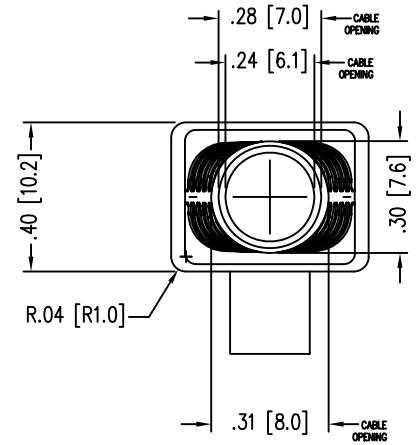

STANDARD PULL OVER STRAIN RELIEF BOOT WITH SPECIAL TAIL

DRAWING SHOWS MULTIPLE CABLE OPENINGS

PT No:	8.0mm	7.0mm	6.0mm
	B0041---GREY	B0045---BLACK	B0050---LT PURPLE
	B0042---BLUE		
	B0043---WHITE		
	B0044---YELLOW		
	B0046---RED		
	B0047---ORANGE		
	B0048---PURPLE		
	B0049---GREEN		
	B0051---BLACK		
	B0052---CLEAR		

PRODUCT LINE
 PART NO. = BOOXX
 COLOR

MATERIAL:
 PVC
 FEATURES:
 SNAGLESS TAB
 SDB00XX-C

7/1/09 REV A4
 6/15/09 REV A3
 5/09/09 REV A2