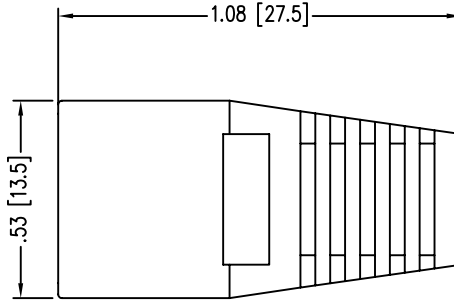

STANDARD PULL OVER STRAIN RELIEF BOOT WITH SPECIAL TAIL

DRAWING SHOWS MULTIPLE CABLE OPENINGS

PT No:	8.0mm	7.0mm	6.0mm
	B0041---GREY	B0045---BLACK	B0050---LT PURPLE
	B0042---BLUE		
	B0043---WHITE		
	B0044---YELLOW		
	B0046---RED		
	B0047---ORANGE		
	B0048---PURPLE		
	B0049---GREEN		
	B0051---BLACK		
	B0052---CLEAR		

PRODUCT LINE
 PART NO. = BOOXX
 COLOR

MATERIAL:
 PVC
 FEATURES:
 SNAGLESS TAB
 SDB00XX-C

7/1/09 REV A4
 6/15/09 REV A3
 5/09/09 REV A2